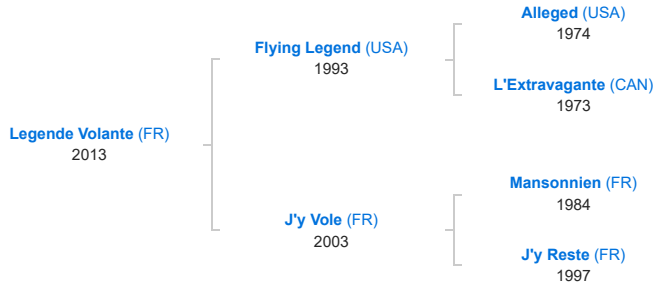

Legende Volante (FR)

[Track Horse](#)

4yo (10Feb13 ch f)
Trainer [Amy Murphy](#) (Last 14 days: 0-2, 0%)
Owner [Paul Murphy](#)

Sire [Flying Legend (USA)](#)
Dam [J'y Vole (FR)](#)
Dam's Sire [Mansonnien (FR)](#) (16.9f)
Breeder Paul Murphy

1. [Form](#)
   [Entries](#)
   [Stats](#)
   Pedigree
   [Sales](#)
   [Notes](#)
   ?

First foal; dam 2m-2m4f hurdle/smart chase winner, sister to 2m1f-2m7f hurdle/useful chase winner Invisible Man, half-sister to useful French 1m7f-2m7f hurdle.chase winner Si Tu Viens out of French 1m3f and 1m6f Flat/1m7f-2m2f hurdle winner

Relatives - Flat (GB & IRE)

HORSE SIRE	WINS	RUNS	%	PLACED	TRAINER	TOTAL EARNINGS	DISTANCE	BEST RPR

No relatives that ran on the Flat in our records

Relatives - jumps (GB & IRE)

HORSE SIRE	WINS	RUNS	%	PLACED	TRAINER	TOTAL EARNINGS	DISTANCE	BEST RPR

No relatives that ran over jumps in our records